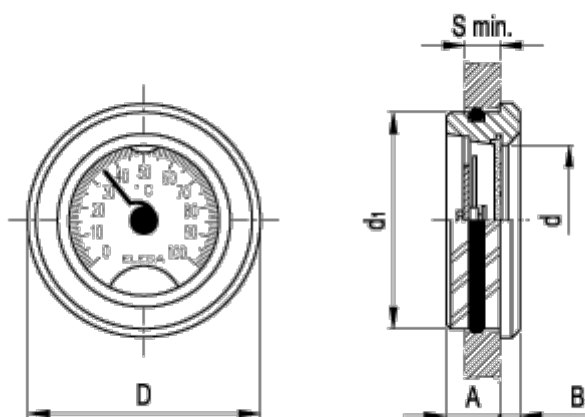

Data Sheet

Article number: 2311010781

Description: E+G

Oil level indicators push-fit HRT.25/T-38

Measures

A = 11

B = 5

d = 23

D = 42

d1 = $\text{Ø}38 +0.2$

g = 12

s min = 8

Type = HRT.25/T-38